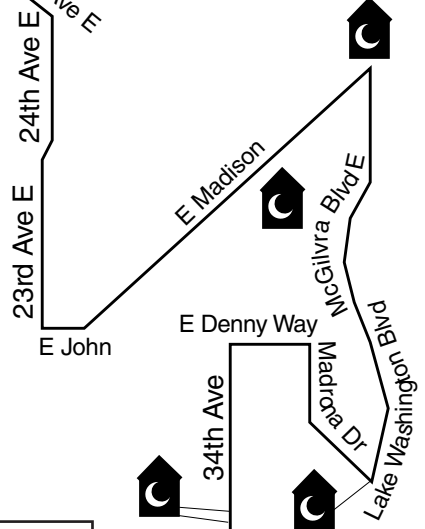

Slow Order
 20 MPH or less on 3rd
 Ave NE between NE 130th
 and NE 135th

BK 988 PDF

MT. BAKER