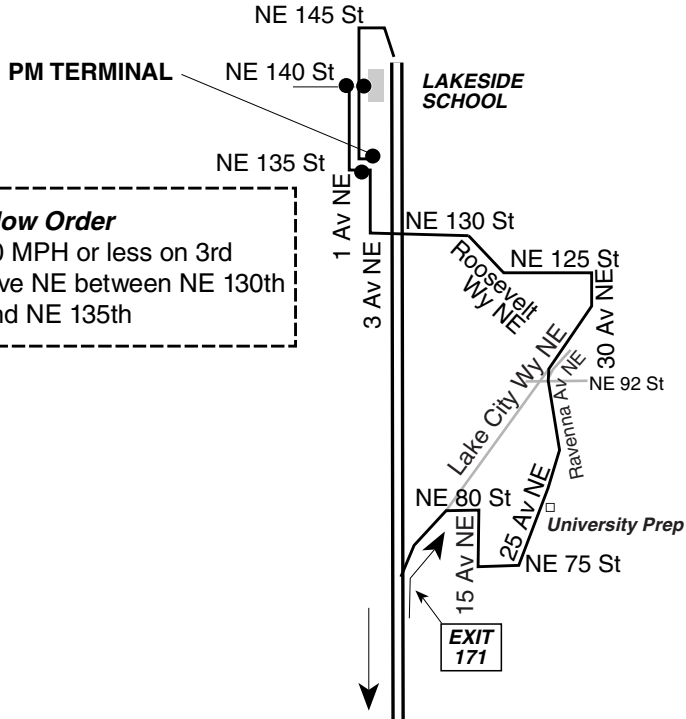

Slow Order
 20 MPH or less on 3rd
 Ave NE between NE 130th
 and NE 135th

BK 988 PDF

MT. BAKER